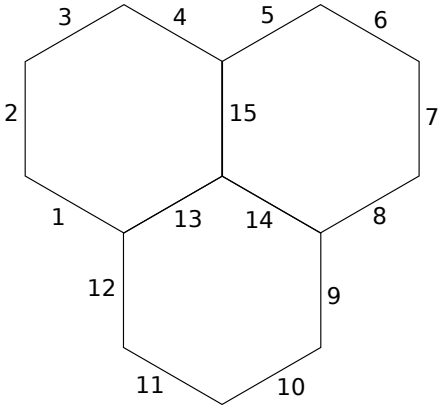

Bee Hotel Cutting Plan

All cut angles are 60 (-30) degrees. All pieces 200mm long.