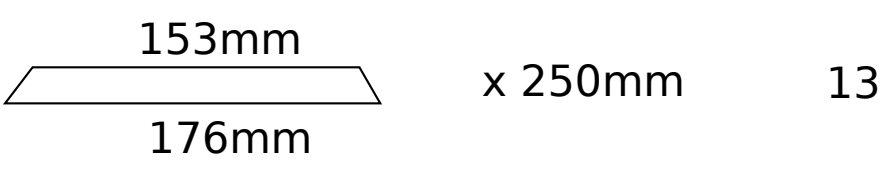

Bee Hotel Cutting Plan

All cut angles are 60 (-30) degrees. All pieces 200mm long.